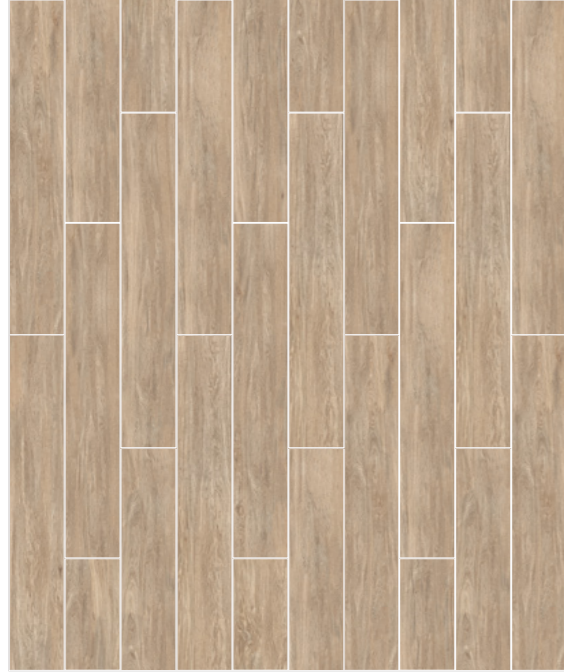

● CHELSEA

20x120 cm
8"x48"

GLAZED PORCELAIN
SIRLI PORSELEN

RECTIFIED TILES / MATT FINISH
REKTİFİYELİ/ MAT BİTİŞ

AVAILABLE COLORS
RENK SEÇENEKLERİ

20x120 cm / 8"x48"

20x120 cm / 8"x48"

SHADE VARIATION
TÜM İMAJ DÖŞEME