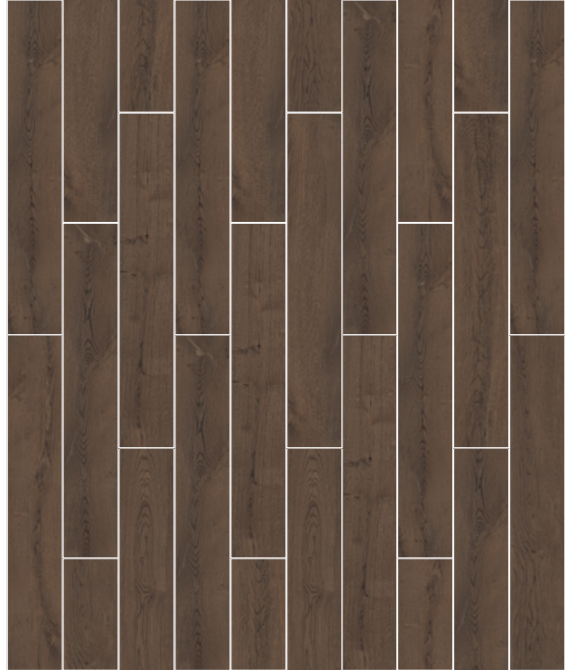

● ARGON

20x120 cm
8"x48"

GLAZED PORCELAIN
SIRLI PORSELEN

RECTIFIED TILES / MATT FINISH
REKTİFİYELİ / MAT BİTİŞ

AVAILABLE COLORS
RENK SEÇENEKLERİ

Antico

20x120 cm / 8"x48"