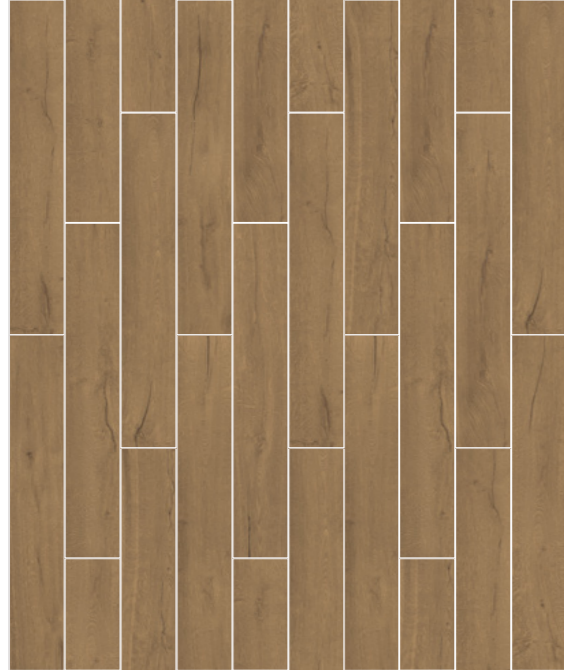

A
D
C

DIAMOND

20x120 cm
8"x48"

GLAZED PORCELAIN
SIRLI PORSELEN

RECTIFIED TILES / MATT FINISH
REKTİFİYELİ/ MAT BİTİŞ

AVAILABLE COLORS
RENK SEÇENEKLERİ

Honey

20x120 cm / 8"x48"