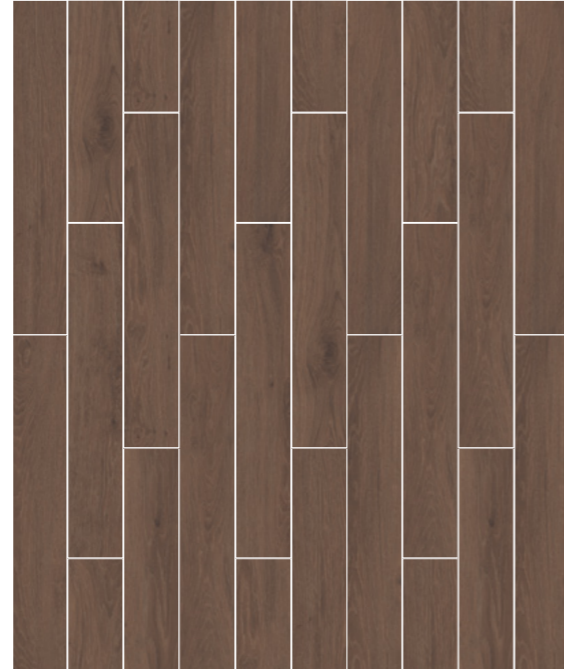

SHADE VARIATION
TÜM İMAJ DÖŞEME