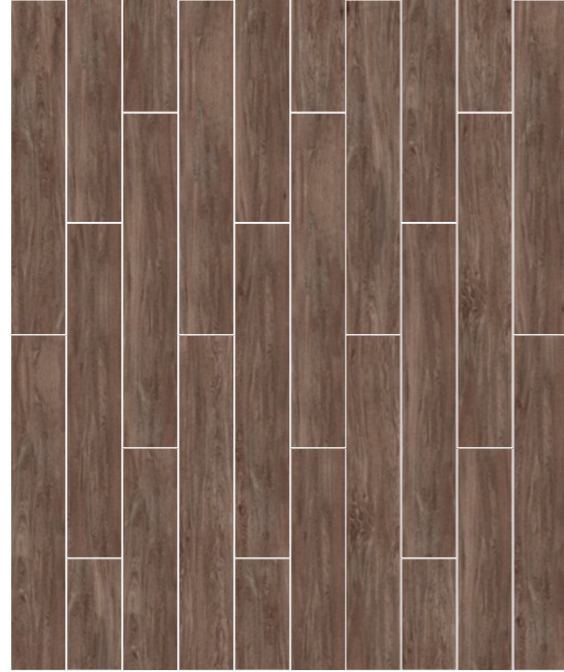

● CHELSEA

20x120 cm
8"x48"

GLAZED PORCELAIN
SIRLI PORSELEN

RECTIFIED TILES / MATT FINISH
REKTİFİYELİ/ MAT BİTİŞ

AVAILABLE COLORS
RENK SEÇENEKLERİ

20x120 cm / 8"x48"

20x120 cm / 8"x48"

SHADE VARIATION
TÜM İMAJ DÖŞEME

SHADE VARIATION
TÜM İMAJ DÖŞEME

WOOD COLLECTION

QUA

CHELSEA WALNUT 20X120